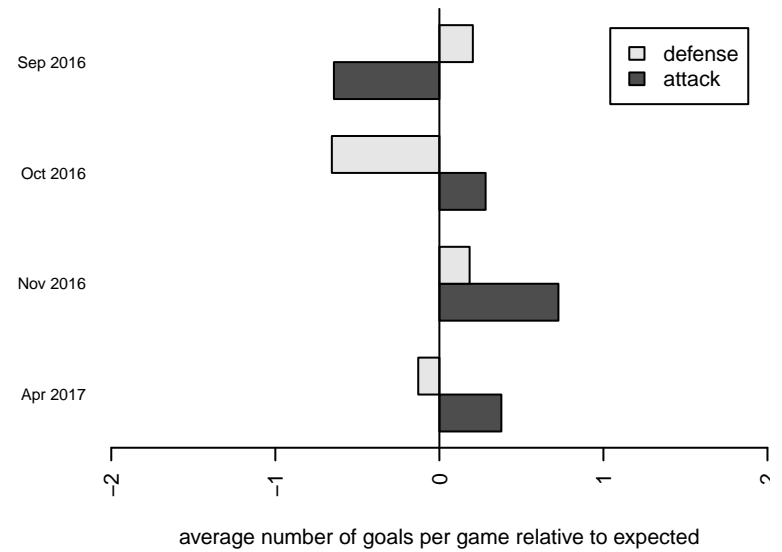

Venues played:
 2016 SX Cup U17/18 Premier – Tier 1 U17
 2016 BCSPL 2000 U16
 2016 Surf College Showcase Super White U17
 2016 Whitecaps Invitational U17–18

**attack and defense variance (black dot)
relative to other teams
and top 10 in region**

**attack and defense rating
relative to others at age
and all opponents in last 13 months**

**attack and defense rating
relative to others at age
and all opponents in last 13 months**

Performance relative to 13 month average

Performance relative to 13 month average

Distribution of opponents
 Red = Lose zone, Blue = Win zone, Green = Even
 Black line separates win/lose zones

lot. A=Neither has attack advantage, B=Opponent has both attack and defense advantage, C=Opponent has both attack and defense disadvantage, D=Both have