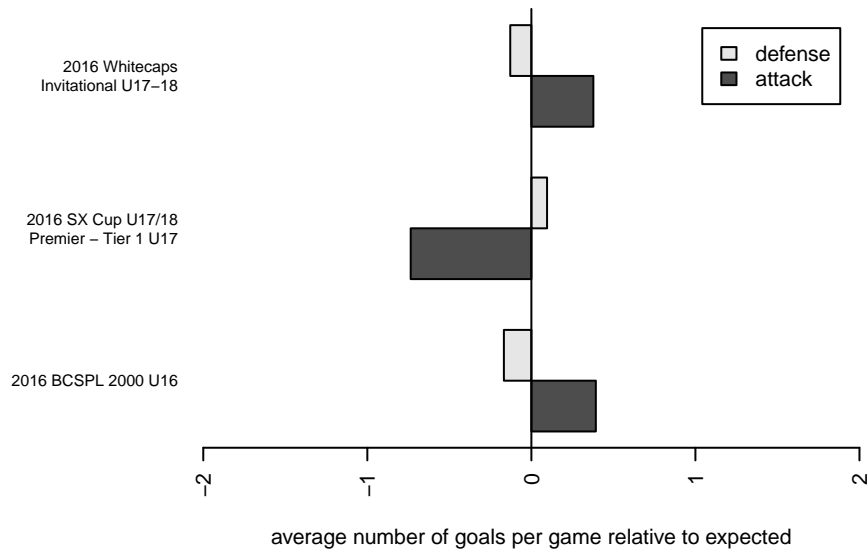

Coastal FC B00

Coastal FC
 Surrey, BC
 B00 total strength=1910
 attack=58.18 defense=37.73
 fall league = BCSPL 2000 U16

alt names used:
 COASTAL FC (CANADA)
 COASTAL FC 00B (CANADA)
 COASTAL FC 00B (CND)
 Coastal FC

Venues played:
 2016 SX Cup U17/18 Premier – Tier 1 U17
 2016 BCSPL 2000 U16
 2016 Surf College Showcase Super White U17
 2016 Whitecaps Invitational U17–18

**attack and defense variance (black dot)
relative to other teams
and top 10 in region**

**attack and defense rating
relative to others at age
and all opponents in last 13 months**

**attack and defense rating
relative to others at age
and all opponents in last 13 months**

Performance relative to 13 month average

Performance relative to 13 month average

Distribution of opponents
 Red = Lose zone, Blue = Win zone, Green = Even
 Black line separates win/lose zones

lot. A=Neither has attack advantage, B=Opponent has both attack and defense advantage, C=Opponent has both attack and defense disadvantage, D=Both have