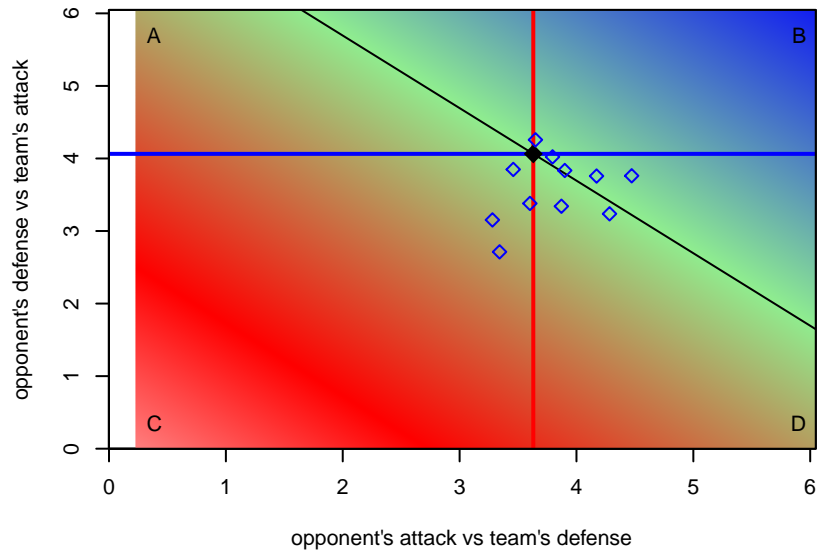

Venues played:
 2016 SX Cup U17/18 Premier – Tier 1 U17
 2016 BCSPL 2000 U16
 2016 Surf College Showcase Super White U17
 2016 Whitecaps Invitational U17–18

**attack and defense variance (black dot)
relative to other teams
and top 10 in region**

**attack and defense rating
relative to others at age
and all opponents in last 13 months**

**attack and defense rating
relative to others at age
and all opponents in last 13 months**

Performance relative to 13 month average

Performance relative to 13 month average

Distribution of opponents
 Red = Lose zone, Blue = Win zone, Green = Even
 Black line separates win/lose zones

lot. A=Neither has attack advantage, B=Opponent has both attack and defense advantage, C=Opponent has both attack and defense disadvantage, D=Both have