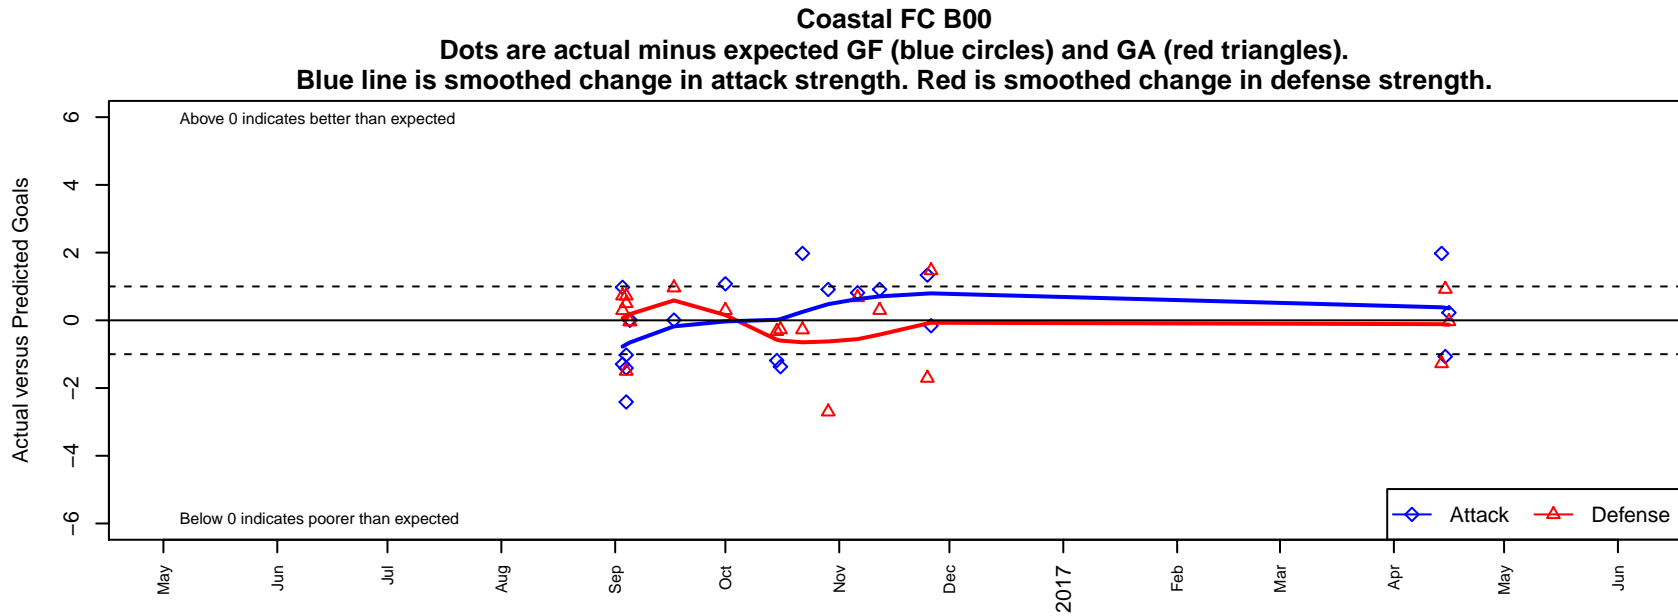

Coastal FC B00

Coastal FC
 Surrey, BC
 B00 total strength=1910
 attack=58.18 defense=37.73
 fall league = BCSPL 2000 U16

alt names used:
 COASTAL FC (CANADA)
 COASTAL FC 00B (CANADA)
 COASTAL FC 00B (CND)
 Coastal FC

Venues played:
 2016 SX Cup U17/18 Premier – Tier 1 U17
 2016 BCSPL 2000 U16
 2016 Surf College Showcase Super White U17
 2016 Whitecaps Invitational U17–18

**attack and defense variance (black dot)
relative to other teams
and top 10 in region**

**attack and defense rating
relative to others at age
and all opponents in last 13 months**

**attack and defense rating
relative to others at age
and all opponents in last 13 months**

Performance relative to 13 month average

Performance relative to 13 month average

Distribution of opponents
 Red = Lose zone, Blue = Win zone, Green = Even
 Black line separates win/lose zones

lot. A=Neither has attack advantage, B=Opponent has both attack and defense advantage, C=Opponent has both attack and defense disadvantage, D=Both have