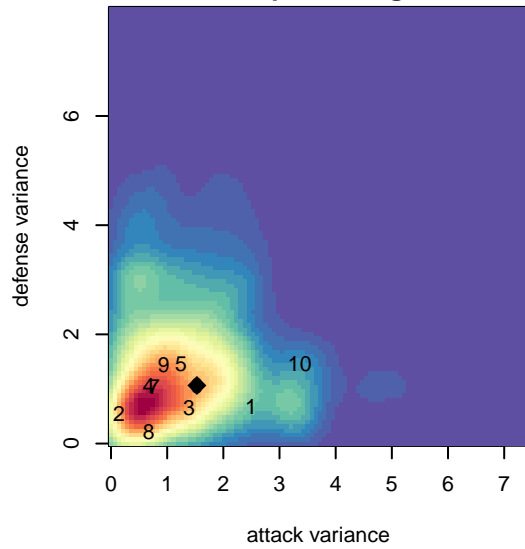

Coastal FC B00

Coastal FC
 Surrey, BC
 B00 total strength=1910
 attack=58.18 defense=37.73
 fall league = BCSPL 2000 U16

alt names used:
 COASTAL FC (CANADA)
 COASTAL FC 00B (CANADA)
 COASTAL FC 00B (CND)
 Coastal FC

Venues played:
 2016 SX Cup U17/18 Premier – Tier 1 U17
 2016 BCSPL 2000 U16
 2016 Surf College Showcase Super White U17
 2016 Whitecaps Invitational U17–18

**attack and defense variance (black dot)
relative to other teams
and top 10 in region**

Performance relative to 13 month average

Distribution of opponents
 Red = Lose zone, Blue = Win zone, Green = Even
 Black line separates win/lose zones

lot. A=Neither has attack advantage, B=Opponent has both attack and defense advantage, C=Opponent has both attack and defense disadvantage, D=Both have